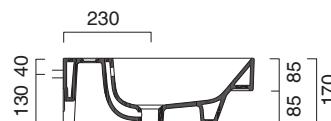

CE EN 14688 - CL20