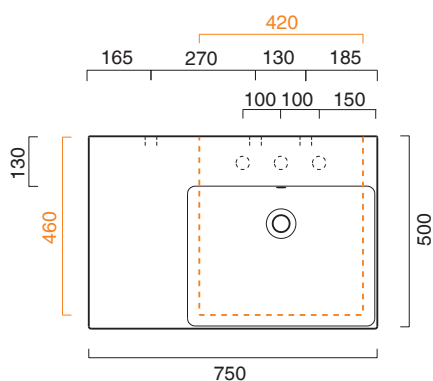

CE EN 14688 - CL20